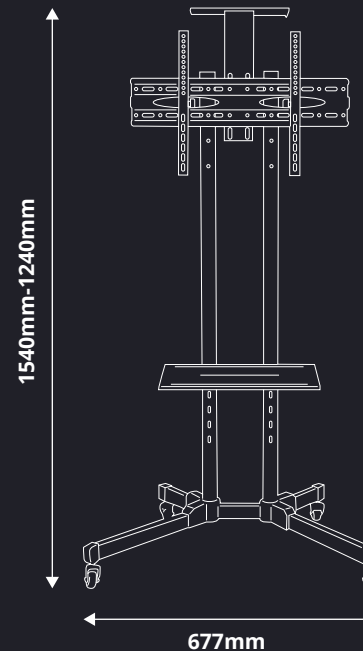

## FEATURES:

- Portable TV & Monitor Stand
- Holds Screen upto 55 Inches or 35kg
- Height Adjustable Between 1540mm-1240mm
- Supplied Flat Packed For Self Assembly
- Strong & Durable Steel Frame
- Heavy-Duty Locking Castor Wheels
- 1 Year Warranty
- Includes Two Height Adjustable Shelves

Holds Screen upto 55 Inches or 35kg

Heavy-Duty Locking Castor Wheels

## DIMENSIONS:

**Dimensions:** 1540mm-1240mm (h) x 677mm (w) x 540mm (d)

**Fits Screen Size:** 32"-55"

**VESA compatible:**

100x100  
200x100  
200x200  
300x200  
300x300  
400x200  
400x300  
400x400

**Weight capacity:** 35kg

**Material:** Steel and Plastic

**Tilt Range:** +10° ~ -10°

**TV height adjustable:** Yes between 1240mm-1540mm

**Shelf load:** 5kg

**Cable Management Design:** Yes

**Depth:** 540mm

01733 511030  
sales@xldisplays.co.uk