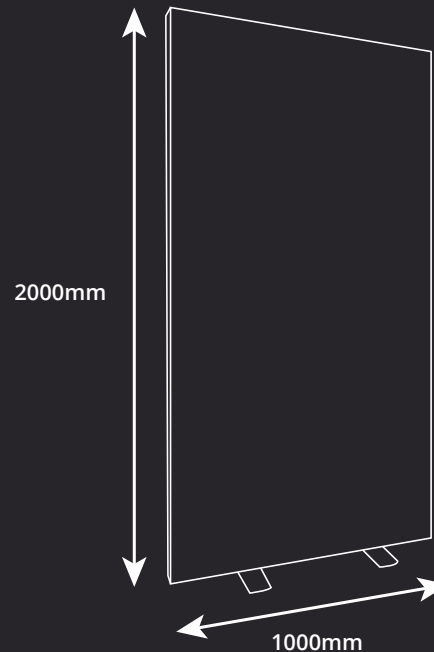

# PIAZZ® FOLDING POP UP LED FABRIC LIGHTBOX

- Folding SEG Tension Fabric Light Box
- Set Up Your Lightbox Display in Seconds
- Floor Standing LED Lightbox Banner
- Illuminated Double Sided 2x1 LED Lightbox
- SEG Tension Fabric Lightbox Printing
- Patented Folding Lightbox Frame
- Magnetic Frame Linking of Multiple Units
- Convenient Carry Case with Handle
- Fire Rated Fabric: DIN 4102 Class B1

Set Up Your LED  
Lightbox In Seconds

Premium SEG  
Printed Fabric  
Graphics

Convenient Carry Case  
With Handle

## DIMENSIONS:

Depth: 400mm  
Weight: 9.9kg  
Profile Depth: 850mm  
Lights: Epistar LED Lights - 18 Lights Per 1m  
Input Power: 100- 240V 50/60Hz  
Output Power: 24V 4A  
Life Expectancy: 20,000 Hours