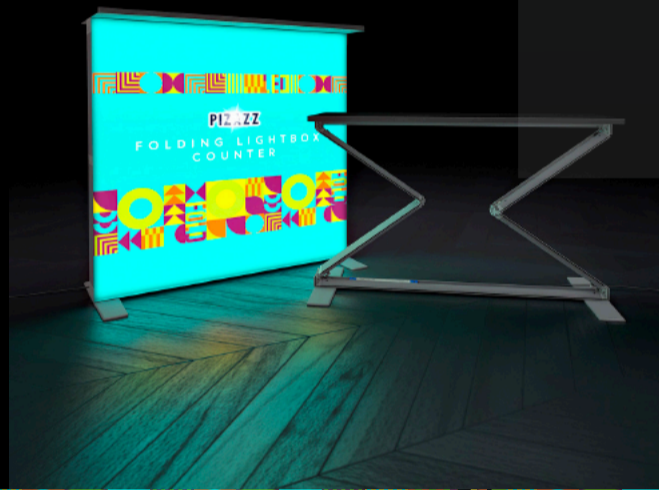

INSTANT POP UP FOLDING LIGHTBOX COUNTER.

PIAZZ

FOLDING LIGHTBOX COUNTER

Set Up In Seconds

Patented Folding Frame

SEG Graphic Compatible

Easy to Transport

THE BUSY EXHIBITORS NEW BEST FRIEND.

SHOP NOW

Shop Now!

FOLDING LED COUNTER.

Folding LED Lightbox counter that gives you the convenience of a fast frame set up. No tools are required; the Pop Up Counter simply unfolds as you lift it out of the bag.

PLUG AND PLAY OPERATION.

Complete with an integrated transformer & power cable for a simple plug-and-play operation. Simply unfold and plug in to illuminate your artwork.

LED COUNTER FOR ANY EVENT.

Ideal for exhibition trade show booths, promotional branding, reception tables, taster counters and as a meet and greet focal points on your exhibition stand or marketing display.

INTERCHANGEABLE GRAPHICS.

Replacement graphics are a cost-effective and convenient way to refresh your fabric Lightbox with new campaigns and promotions.

PORTABLE LED COUNTER.

Freestanding and portable. The complete Lightbox display folds down into a compact size and fits inside the specially designed transport case for easy transportation.