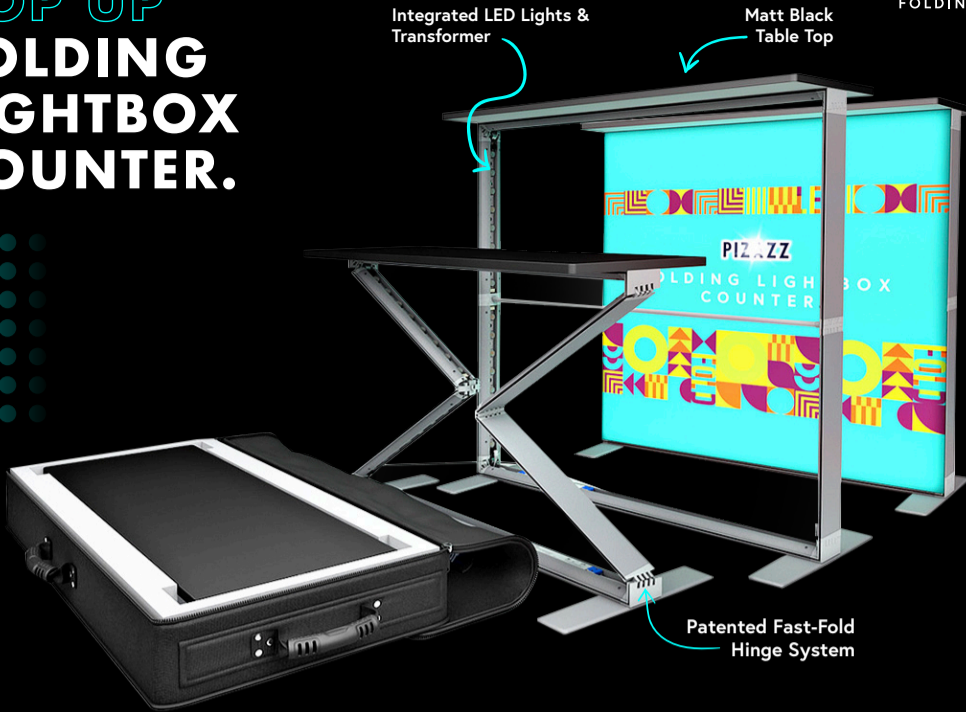

INSTANT POP UP FOLDING LIGHTBOX COUNTER.

PIAZZ

FOLDING LIGHTBOX COUNTER

Set Up In Seconds

Patented Folding Frame

SEG Graphic Compatible

Easy to Transport

THE BUSY EXHIBITORS NEW BEST FRIEND.

PIAZZ® Folding Pop Up Backlit Counter LED Lightbox

Instant Folding Pop Up LED Backlit Counter Lightbox. No Tools or Assembly Required to Set Up Your LED Pop Up Stand Counter in Seconds.

RRP £340
NOW £299

SHOP NOW