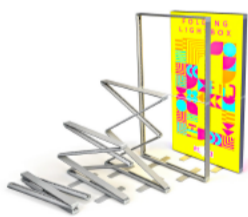

Easy to Transport

THE LED LIGHTBOX. RE-INVENTED.

PIAZZZ® Folding Pop Up LED Fabric Lightbox

Instant Foldable Pop Up LED Fabric Lightbox. No Tools or Assembly Required to Set Up Your Freestanding LED Lightbox in Seconds.

RRP £450
NOW £369

SHOP NOW

Shop Now!

POP UP LED LIGHTBOX.

PIAZZZ® Folding Lightbox range is fast and convenient to install, and helps you stand out from everyone else.

The busy exhibitor's new best friend!

FAST FOLDING PATENTED FRAME.

No frame pieces! Simply unfold the Lightbox frame and insert the SEG fabric graphics - You're ready to go!

INTEGRATED LED LIGHTS.

Powerful LED lights provide over 20,000 hours of bright & even illumination & has a pre-installed transformer. Simply plug in and switch on to illuminate.

MAGNETICALLY LINKABLE.

PIAZZZ® Folding Lightbox can be magnetically linked in a straight line to form a custom LED Lightbox display wall.

INTERCHANGEABLE GRAPHICS.

Replacement graphics are a cost-effective and convenient way to refresh your fabric Lightbox with new campaigns and promotions.