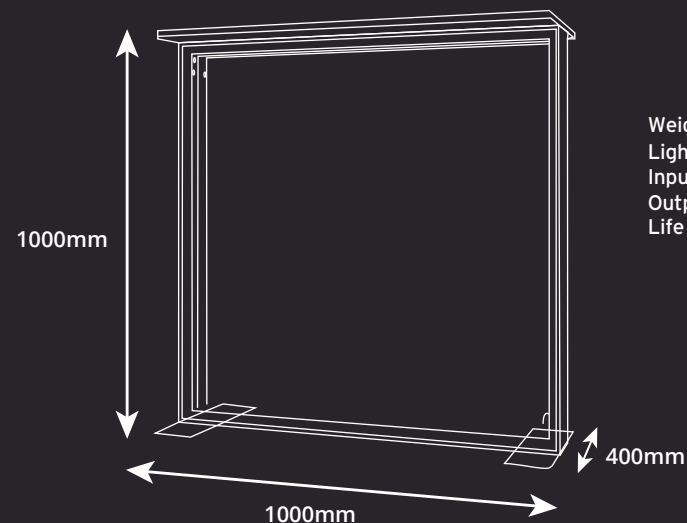

PIAZZ® FOLDING POP UP BACKLIT COUNTER LED LIGHTBOX

FEATURES:

- Folding Lightbox Frame Assembles in Seconds
- Illuminated, Double-Sided Pop-Up Counter Freestanding & Portable
- Includes SEG Tension Fabric Lightbox Printing
- Convenient Carry Case with Handle
- Machine Washable Graphics
- Includes Matte Black Tabletop
- UK Printed and Assembled
- Fire Rated Backlit Fabric: DIN 4102 Class B1

Folding Lightbox
Frame Assembles
In Seconds

Includes Premium
Padded Case With
Wheels

DIMENSIONS:

Weight: 12kg
Lights: Lumen 260 per Bulb / 6500K Kelvin / Daylight Colour Temperature
Input Power: 100-240V - 50/60Hz
Output Power: 24V 6.35A
Life Expectancy: 20,000 Hours