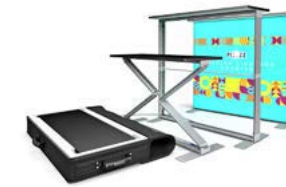

PIAZZ® FOLDING POP UP BACKLIT COUNTER LED LIGHTBOX

FEATURES:

- Folding Lightbox Frame Assembles in Seconds
- Illuminated, Double-Sided Pop-Up Counter Freestanding & Portable
- Includes SEG Tension Fabric Lightbox Printing
- Convenient Carry Case with Handle
- Machine Washable Graphics
- Includes Matte Black Tabletop
- UK Printed and Assembled
- Fire Rated Backlit Fabric: DIN 4102 Class B1

Folding Lightbox
Frame Assembles
In Seconds

Includes Premium
Padded Case With
Wheels

DIMENSIONS:

Weight: 12kg
Lights: Lumen 260 per Bulb / 6500K Kelvin / Daylight Colour Temperature
Input Power: 100-240V - 50/60Hz
Output Power: 24V 6.35A
Life Expectancy: 20,000 Hours