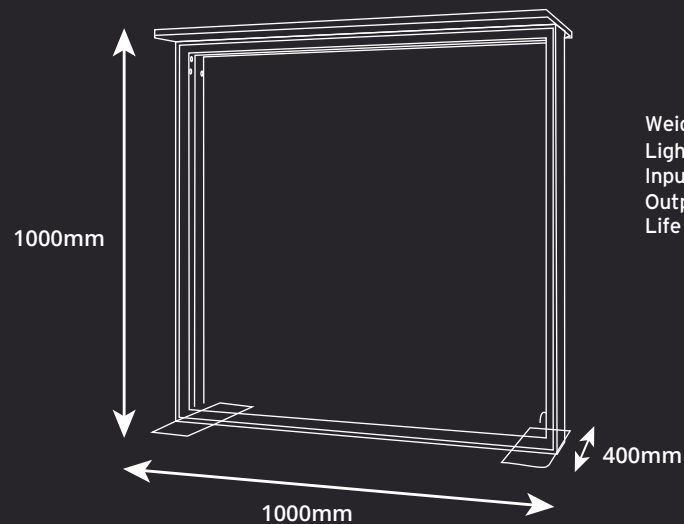

PIAZZ® FOLDING POP UP BACKLIT COUNTER LED LIGHTBOX

FEATURES:

- Folding Lightbox Frame Assembles in Seconds
- Illuminated, Double-Sided Pop-Up Counter Freestanding & Portable
- Includes SEG Tension Fabric Lightbox Printing
- Convenient Carry Case with Handle
- Machine Washable Graphics
- Includes Matte Black Tabletop
- UK Printed and Assembled
- Fire Rated Backlit Fabric: DIN 4102 Class B1

Folding Lightbox
Frame Assembles
In Seconds

Includes Premium
Padded Case With
Wheels

DIMENSIONS:

Weight: 12kg

Lights: Lumen 260 per Bulb / 6500K Kelvin / Daylight Colour Temperature

Input Power: 100-240V - 50/60Hz