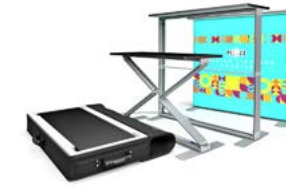

PIAZZ® FOLDING POP UP BACKLIT COUNTER LED LIGHTBOX

FEATURES:

- Folding Lightbox Frame Assembles in Seconds
- Illuminated, Double-Sided Pop-Up Counter Freestanding & Portable
- Includes SEG Tension Fabric Lightbox Printing
- Convenient Carry Case with Handle
- Machine Washable Graphics
- Includes Matte Black Tabletop
- UK Printed and Assembled
- Fire Rated Backlit Fabric: DIN 4102 Class B1

Folding Lightbox
Frame Assembles
In Seconds

Includes Premium
Padded Case With
Wheels

DIMENSIONS:

Weight: 12kg

Lights: Lumen 260 per Bulb / 6500K Kelvin / Daylight Colour Temperature

Input Power: 100-240V - 50/60Hz