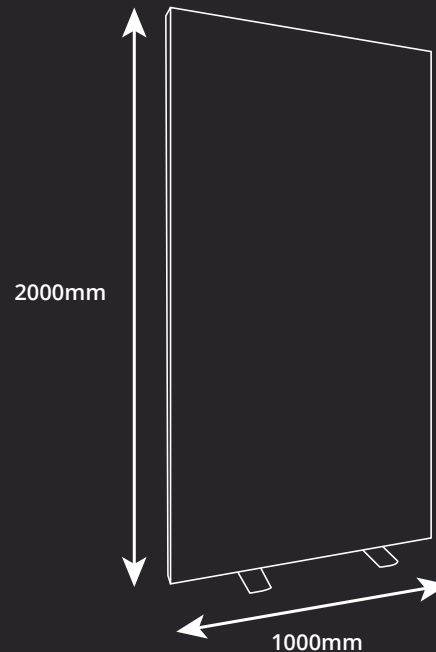

PIAZZ® FOLDING POP UP LED FABRIC LIGHTBOX

- Folding SEG Tension Fabric Light Box
- Set Up Your Lightbox Display in Seconds
- Floor Standing LED Lightbox Banner
- Illuminated Double Sided 2x1 LED Lightbox
- SEG Tension Fabric Lightbox Printing
- Patented Folding Lightbox Frame
- Magnetic Frame Linking of Multiple Units
- Convenient Carry Case with Handle
- Fire Rated Fabric: DIN 4102 Class B1

Set Up Your LED
Lightbox In Seconds

Premium SEG
Printed Fabric
Graphics

Convenient Carry Case
With Handle

DIMENSIONS:

Depth: 400mm
Weight: 9.9kg
Profile Depth: 850mm
Lights: Epistar LED Lights - 18 Lights Per 1m
Input Power: 100- 240V 50/60Hz
Output Power: 24V 4A
Life Expectancy: 20,000 Hours