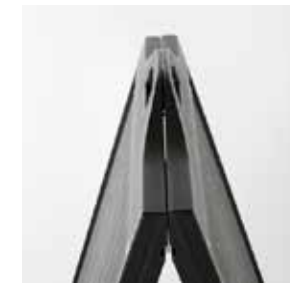

SIGNAL DOUBLE SIDED FOLDING A BOARD STREET SIGN

FEATURES:

- Outdoor poster display sign
- Double-sided pavement sign
- Supplied in a black finish
- Made from durable plastic - no need for water or sand
- Anti-glare PET poster protection covers included
- Tamperproof poster locks to avoid unnecessary access to posters
- Moulded handle for easy deployment and transportation
- Optional poster prints

Moulded handle for easy deployment and transportation

Double sided pavement sign with optional poster prints

DETAILS:

The SIGNAL Double Sided Folding A Board Street Sign is an outdoor advertising sign that stands at 1135mm when in use.

The double-sided poster display sign can hold two graphics 610mm x 914mm that are covered by a PET anti-glare, protective poster cover making it ideal for outdoor use.

Manufactured from durable and hardwearing plastic material in a black finish.

There is no need for water or sand, this A-Board Sign is specifically built for outdoor use with two high-grade hinges that hold the pavement sign in the A-Frame position for maximum stability.

The outdoor display sign frame folds flat for easy storage and features an integrated wheel system on the base making it easy to deploy without the need for heavy lifting.