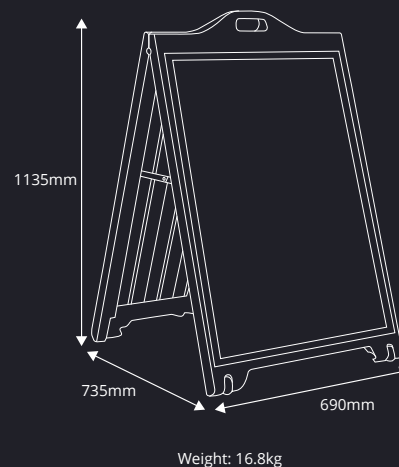

SIGNAL DOUBLE SIDED FOLDING A BOARD STREET SIGN

FEATURES:

- Outdoor poster display sign
- Double-sided pavement sign
- Supplied in a black finish
- Made from durable plastic - no need for water or sand
- Anti-glare PET poster protection covers included
- Tamperproof poster locks to avoid unnecessary access to posters
- Moulded handle for easy deployment and transportation
- Optional poster prints

Moulded handle for easy deployment and transportation

Double sided pavement sign with optional poster prints

DETAILS:

The SIGNAL Double Sided Folding A Board Street Sign is an outdoor advertising sign that stands at 1135mm when in use.

The double-sided poster display sign can hold two graphics 610mm x 914mm that are covered by a PET anti-glare, protective poster cover making it ideal for outdoor use.

Manufactured from durable and hardwearing plastic material in a black finish.