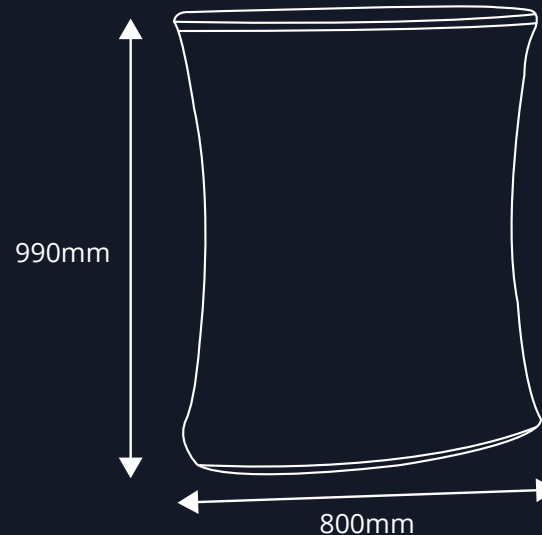

SURGE® AUTOMATIC POP UP COUNTER

Technical Specification

FEATURES:

- Automatic Pop-Up Counter
- Assembles in Seconds
- Innovative Self Raising Mechanism
- Freestanding & Portable
- Includes Premium Padded Case
- Custom Printed Stretch Fabric
- Machine Washable Graphics
- Load Bearing Weight Approx. 15kgs
- 5 Year Hardware Warranty

Automatic
Pop Up
Counter

Carry Bag
Included

DIMENSIONS:

Height: 990mm
Width: 800mm
Depth: 480mm
Weight: 10.5kg
Graphic Weight: 250gsm (g/m²) Display Polyester
Fabric Printing: Dye-Sublimation

01733 511030
sales@xldisplays.co.uk