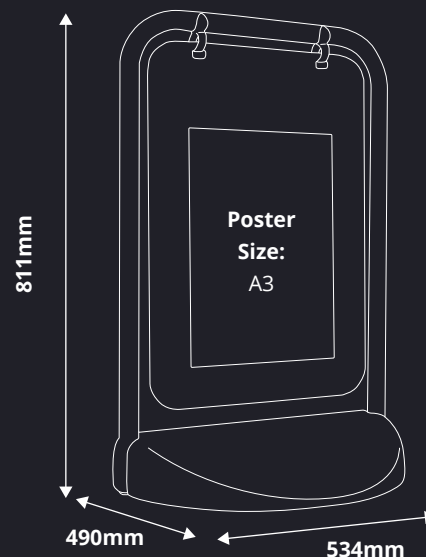

## DIMENSIONS:

### Overall Dimensions:

534mm (w) x 811mm (h) x 490mm (d)

### Poster Size:

A3

### Visible Size:

281mm (w) x 403mm (h)