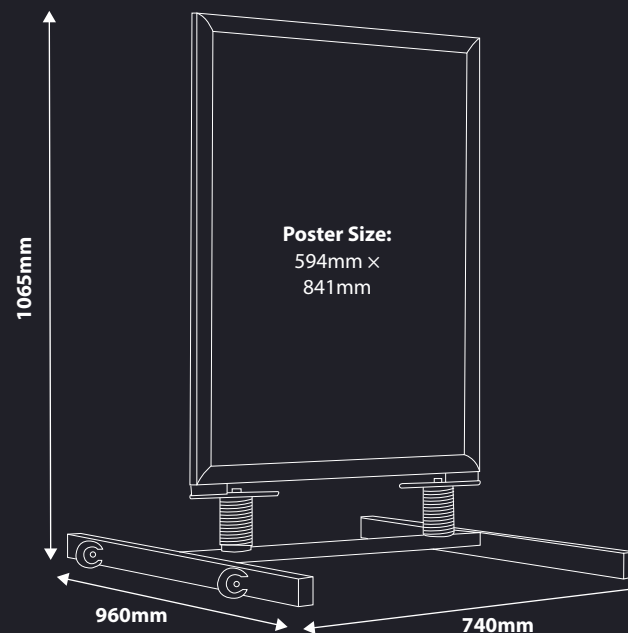

## FEATURES:

- Outdoor Sidewalk Sign With Base & Wheels
- Black Metal Frame Base
- Aluminium Snap Frame Poster Holders
- Easy Poster Change
- Double Sided Swing Sign
- Poster Prints Available
- A1 Poster Sizes: 594mm × 841mm
- Stable Standing With Steel Base, Long Feet
- Weather and Wind Resistant
- Steel Coil Springs Dampen High Winds

## DIMENSIONS:

### Overall Dimensions:

740mm (w) × 1065mm (h) × 960mm (d)

### Poster Sizes:

A1 - 594mm × 841mm