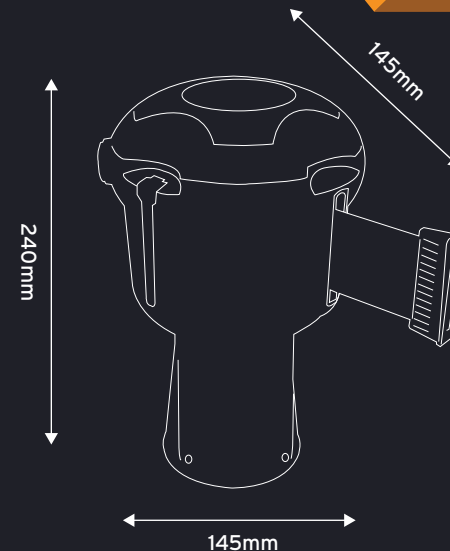

## FEATURES:

- Retractable Safety Barrier
- Designed to Warn of Dangerous Areas
- High Visibility Fabric Tape 9m Long
- Designed to Top Traffic Cones or Posts
- Wall Fixing Bracket Available
- Robust, Weatherproof & Durable
- Suitable for Outdoor Use in Any Weather
- Retracting Tape Length 9m
- Weighs Less Than 1kg
- Market-Leading Safety Barrier
- UK Designed & Manufactured
- Minimum Order Quantity 5 Single Units

## DIMENSIONS:

WIDTH (MM)	HEIGHT (MM)	DEPTH (MM)	WEIGHT (KG)
145	240	145	0.795g

01733 511030  
sales@xldisplays.co.uk