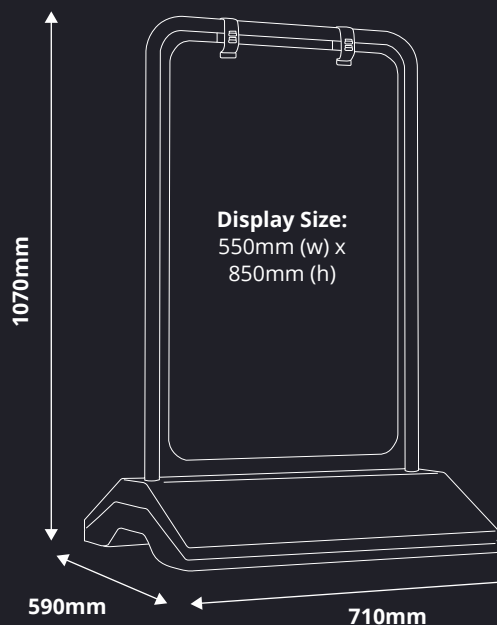

STREET PRO PAVEMENT BOARD SWING SIGN

Outdoor Advertising & Shop Signage

FEATURES:

- Double Sided Swing Sign in Black.
- Recycled Smooth Finish Plastic Base.
- Water Fill Base Sign With Transport Wheels.
- Powder Coated Metal Swinger Sign Frame.
- Ideal Shop & Street Advertising Signage.
- Indoor or Sheltered Outdoor use.
- 1070mm High Display Board.
- Hardware Only or With Vinyl Poster Prints.
- UK Stock. Exclusive to XL Displays.

Hanging Panel Attachment.

Water Fill Base With Transport Wheels.

DIMENSIONS:

Overall Dimensions:

710mm (w) x 1070mm (h) x 590mm (d)

Display Size:

550mm (w) x 850mm (h)

Weight:

7kg

Pavement Sign Material:

Recycled Plastic Base with Black Aluminium Frame

01733 511030
sales@xldisplays.co.uk