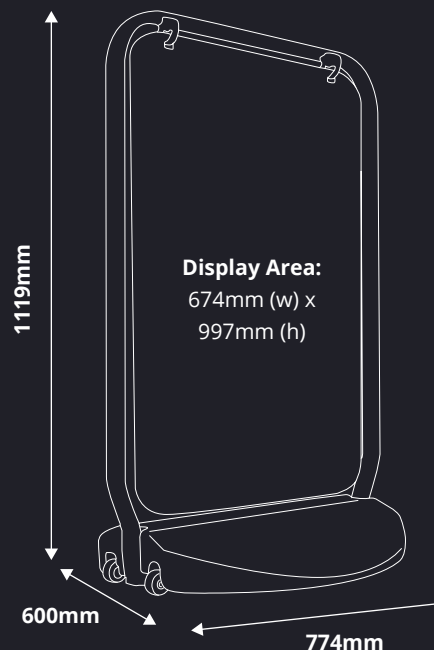

SWINGER 4000 PANEL PAVEMENT SWING SIGN

Our Largest Panel Pavement Signs
With Printed Vinyl Or A1 Posters
Display Boards

FEATURES:

- Large Swinging Pavement Sign
- Sign Dimensions: 1191mm (H) x 774mm (W)
- A1 Poster Pocket OR Printed Vinyl Graphic
- Poster Size: A1 - 841mm x 594mm
- Vinyl Panel Size: 674mm x 997mm
- Optional Tactical Header Add-on
- Steel Frame In Black or White Finish
- Water Filled Polyethylene PVC Base
- Built in Wheels for Easy Movement
- Weather Resistant Design
- Assembled and Printed in the UK

01733 511030
sales@xldisplays.co.uk

Optional Tactical
Header Add-on

A1 Poster Pocket OR
Printed Vinyl Graphic

DIMENSIONS:

Poster Pocket Panel

Overall Dimensions: 774mm (w) x 1119mm (h) x 600mm (d)

Poster Display Area: A1 574mm x 822mm

Weight Empty: 14kg

Weight Full: 32kg

Aluminium Panel With Vinyl

Overall Dimensions: 774mm (w) x 1119mm (h) x 600mm (d)

Vinyl Display Area: 674mm x 997mm

Weight Empty: 14kg

Weight Full: 32kg