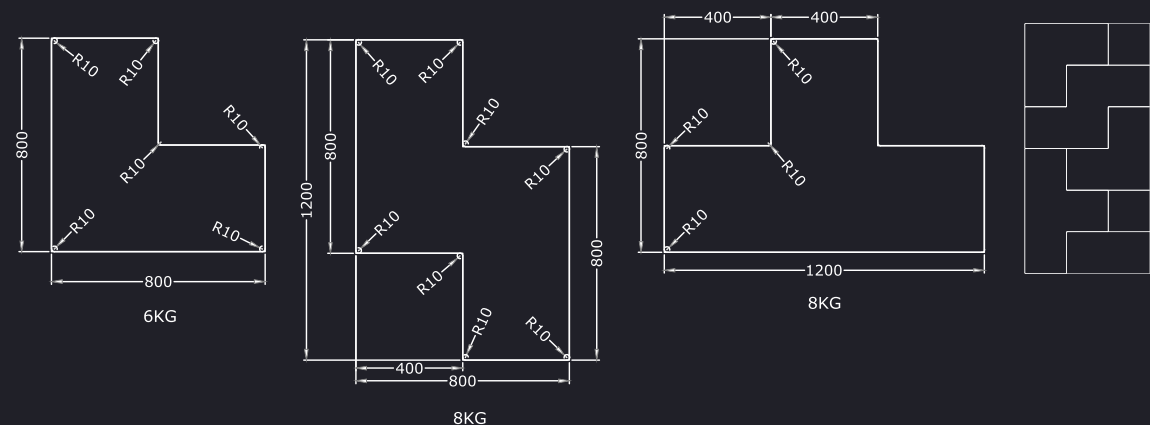

## FEATURES:

- Acoustic Wall Panels
- 3 Tetris-Inspired Shapes Available
- 29mm Acoustic Wall Panelling
- Reduces Sound Reverberations in Rooms
- Keyhole Bracket/3M Command™ Strips
- Upholstered Textured Fabric Wall Boards
- Can Be Mounted in Any Configuration
- Choice of Fabric Type And Colours
- Mix and Match Modular Acoustic Panels
- Manufactured in the UK

## DIMENSIONS:

### TETRIS

Tile construction is from 6/9mm medium density fibreboard (MDF) adhered (using water based adhesive) to 18mm sound absorbing foam.

Sound absorbing foam is tested to **BSEN ISO 354** and has an inferred noise reduction co-efficient (NRC) of 0.43. Based upon test reports 1306-1040 to 1042 and C/23213/T01.