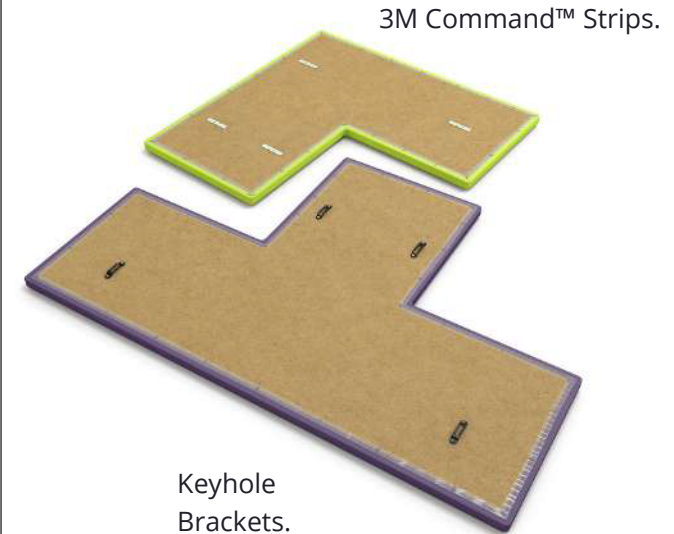

# TETRATAK™ INTERLOCKING SOUNDPROOFING WALL TILE PANELS

Iconic Tetris Interlocking Acoustic Wall Panels For Feature Walls.

## FEATURES:

- Acoustic Wall Panels
- 3 Tetris-Inspired Shapes Available
- 29mm Acoustic Wall Panelling
- Reduces Sound Reverberations in Rooms
- Keyhole Bracket/3M Command™ Strips
- Upholstered Textured Fabric Wall Boards
- Can Be Mounted in Any Configuration
- Choice of Fabric Type And Colours
- Mix and Match Modular Acoustic Panels
- Manufactured in the UK

## DIMENSIONS: