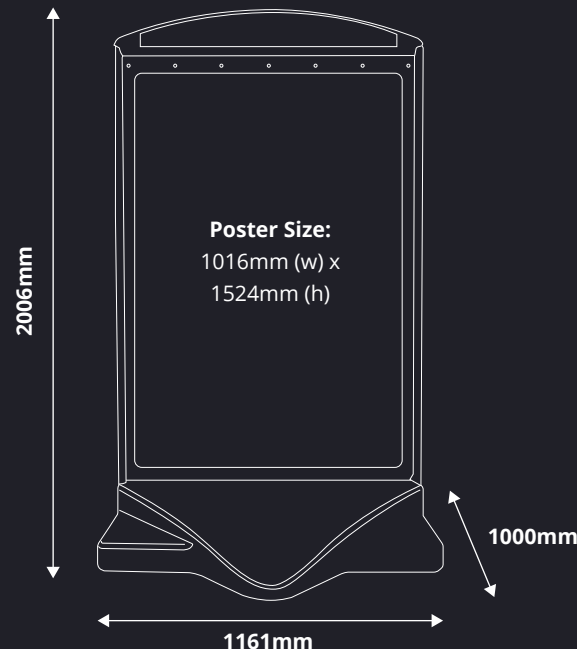

TITAN MAX FREESTANDING ADVERTISING SIGNAGE

Large Freestanding Advertising Board at a Ginormous 2.1m Height

FEATURES:

- Large Advertising Sign
- Poster Size 60"x40"
- TITAN MAX: 2006mm x 1161mm
- Double Sided Heavy Duty Signage
- Powder Coated Strong Steel Frame
- Hinged Magnetic Poster Pockets
- Built in Wheels for Easy Movement
- Water Fillable Base
- Rotational Moulded Base and Header
- Optional Trolley Available
- Optional Posters Available
- Optional Header Panel Branding

01733 511030
sales@xldisplays.co.uk

Double Sided
Heavy Duty Signage

Optional Header
Panel Branding

DIMENSIONS:

Assembled Size:

1161mm (w) x 2006mm (h) x 1000mm (d)

Assembled Weight:

151kg

Finished Size:

40" x 60" (1016mm x 1524mm)

Visual Area:

999mm x 1497mm