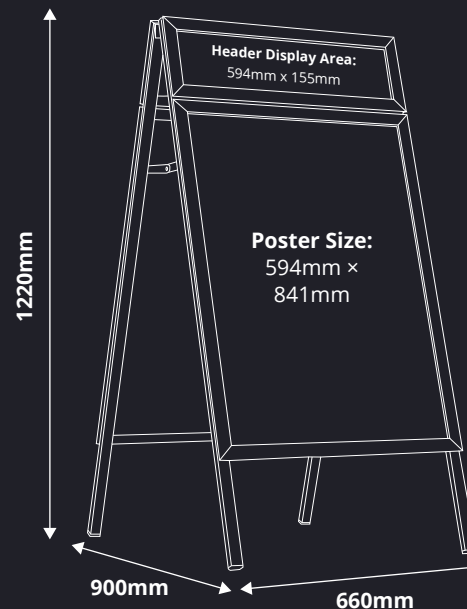

TACTICAL PAVEMENT SIGN A-BOARD WITH SNAP FRAME POSTER HOLDERS

Metal Outdoor Sandwich Board.

FEATURES:

- Double Sided Outdoors Pavement Sign
- TACTICAL Pavement Sign A-Board
- A-Board A1 Size With Tactical Header
- Four Snap Frame Poster Holders
- Aluminium A-Frame Construction
- Folding Sandwich Board Design
- Galvanised Back Panels
- Easy Change Poster Holder Frames
- Weather Resistant With Foam Gaskets
- Poster Prints Available
- UK Stock. Exclusive to XL Displays.

01733 511030
sales@xldisplays.co.uk

Protective Poster Cover.

Aluminium A-Board Frame.

DIMENSIONS:

Overall Size When Open:

A1: 660mm (w) x 1220mm (h) x 900mm (d)

Poster Size:

A1: 594mm x 841mm

Header Display Area:

594mm x 155mm

Weight:

A1: 11kg

Pavement Board Material:

Silver Aluminium

Poster Change System:

Snap Frame