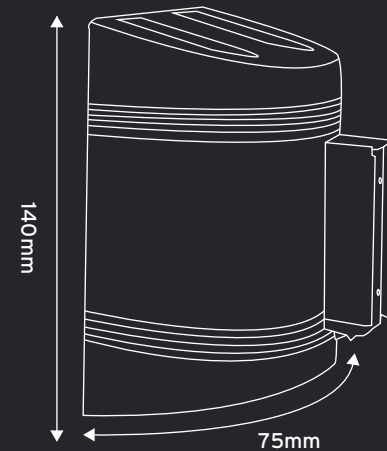

WALLPRO 300 MINI WALL RETRACTING BARRIER CASSETTE

FEATURES:

- Compact Wall-Mounted Belt Barrier
- Space-Saving Retractable Barrier
- Ideal for Short Span Locations
- 2.3m or 3m Retractable Belt
- Includes Wall Receiver Clip
- Universal Belt End As Standard
- Internal Belt Brake & Slow Retract
- Durable ABS Cassette Housing
- Black or Yellow Cassette Finish
- 18 Webbing Fabric Colours
- 3 Year Warranty
- UK Manufactured

Choice of Two Colour Cassettes

Removable Lower Belt Cassette
In 3 Easy Steps

DIMENSIONS:

HEIGHT (MM)	WIDTH (MM)	DEPTH (MM)	WEIGHT (KG)	BELT WIDTH (MM)	BELT LENGTH (M)
1015	75	64	0.4	50	2.3, 3.0

01733 511030
sales@xlDisplays.co.uk