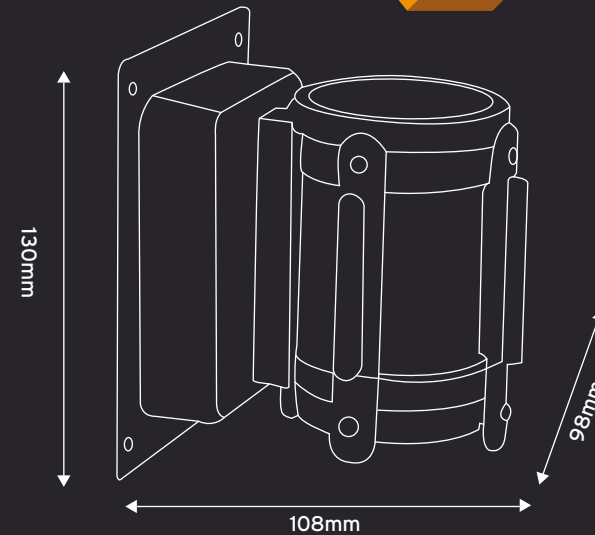

WALLPRO RECESSED BELT BARRIER

FEATURES:

- Recessed Wall Mounted Belt Barrier
- Discreet Retractable Barrier Cassette
- Belt Cartridge Set Into Wall Cavity
- Black Face Plate (Visible Outside of Wall)
- Black Finish As Standard
- Internal Belt Brake & Slow Retract
- Universal Belt End As Standard
- 18 Webbing Fabric Colours
- Seven Pre-Printed Safety Messages
- 3 Year Warranty
- UK Manufactured

Standard, Universal, Magnetic

S-Clip

Panic Break

DIMENSIONS:

HEIGHT (MM)	WIDTH (MM)	DEPTH (MM)	WEIGHT (KG)	BELT WIDTH (MM)	BELT LENGTH (M)
130	98	108	0.45	50	2.3/3.0/3.9/4.6

01733 511030
sales@xldisplays.co.uk