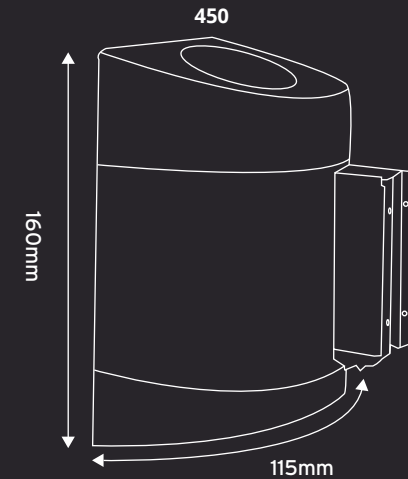

WALLPRO 400 RETRACTING BARRIER CASSETTE

FEATURES:

- Wall-Mounted Retractable Belt Barrier
- Space-Saving & Compact Design
- Durable ABS Cassette Housing
- Six High-Visibility Colours
- Includes Wall Receiver Clip
- 3.9m, 4.6m, 6.1m, 7.6m & 9.1m Belts
- Universal Belt End As Standard
- 18 Webbing Fabric Colours
- Seven Pre-Printed Safety Messages
- Internal Belt Brake & Slow Retract
- 3 Year Warranty
- UK Manufactured

Choice of Six Colour Cassettes

3.9m, 4.6m, 6.1m, 7.6m & 9.1m Belts

DIMENSIONS:

	HEIGHT (MM)	WIDTH (MM)	DEPTH (MM)	WEIGHT (KG)	BELT WIDTH (MM)	BELT LENGTH (M)
400	140	95	90	0.45	50	4.6
450	160	115	115	0.8	50	6.1/7.6/9