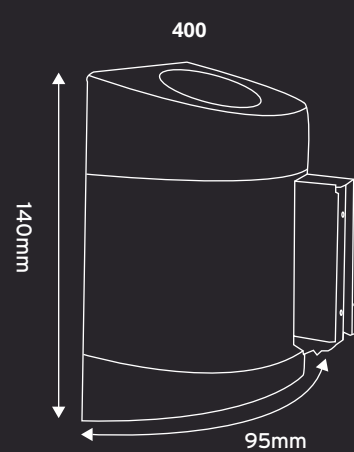

WALLPRO 400 RETRACTING BARRIER CASSETTE

FEATURES:

- Wall-Mounted Retractable Belt Barrier
- Space-Saving & Compact Design
- Durable ABS Cassette Housing
- Six High-Visibility Colours
- Includes Wall Receiver Clip
- 3.9m, 4.6m, 6.1m, 7.6m & 9.1m Belts
- Universal Belt End As Standard
- 18 Webbing Fabric Colours
- Seven Pre-Printed Safety Messages
- Internal Belt Brake & Slow Retract
- 3 Year Warranty
- UK Manufactured

Choice of Six Colour Cassettes

3.9m, 4.6m, 6.1m, 7.6m & 9.1m Belts

DIMENSIONS:

	HEIGHT (MM)	WIDTH (MM)	DEPTH (MM)	WEIGHT (KG)	BELT WIDTH (MM)	BELT LENGTH (M)
400	140	95	90	0.45	50	4.6
450	160	115	115	0.8	50	6.1/7.6/9