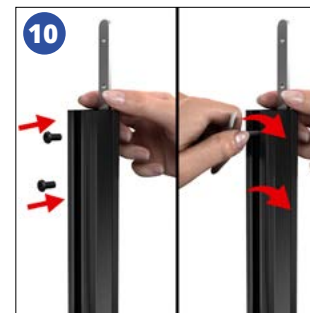

WINDPRO SLIM TALL PAVEMENT SIGN ASSEMBLY INSTRUCTIONS

FEATURES:

- Extra Tall Forecourt & Pavement Sign
- Waterbase Sign With Wheels
- Attracts Attention at Over 1.8 Metres Tall
- Black Powder Coated Aluminium Frame
- Black HDPE Waterbase for Water or Sand
- Suitable For Outdoor and Indoor Use
- Double Sided Poster Display
- Coiled Springs - Sign Swings in the Wind
- Interchangeable Display Sign