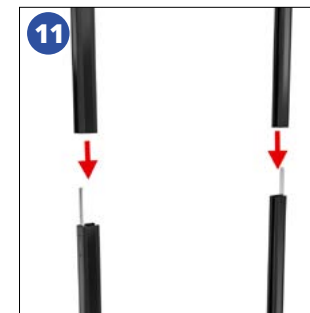

WINDPRO SLIM TALL PAVEMENT SIGN ASSEMBLY INSTRUCTIONS

FEATURES:

- Extra Tall Forecourt & Pavement Sign
- Waterbase Sign With Wheels
- Attracts Attention at Over 1.8 Metres Tall
- Black Powder Coated Aluminium Frame
- Black HDPE Waterbase for Water or Sand
- Suitable For Outdoor and Indoor Use
- Double Sided Poster Display
- Coiled Springs - Sign Swings in the Wind
- Interchangeable Display Sign