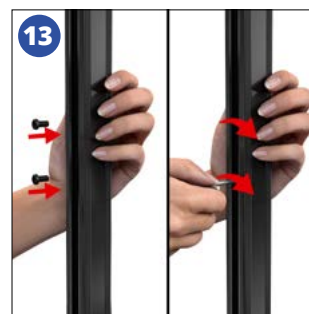

WINDPRO SLIM TALL PAVEMENT SIGN ASSEMBLY INSTRUCTIONS

FEATURES:

- Extra Tall Forecourt & Pavement Sign
- Waterbase Sign With Wheels
- Attracts Attention at Over 1.8 Metres Tall
- Black Powder Coated Aluminium Frame
- Black HDPE Waterbase for Water or Sand
- Suitable For Outdoor and Indoor Use
- Double Sided Poster Display
- Coiled Springs - Sign Swings in the Wind
- Interchangeable Display Sign