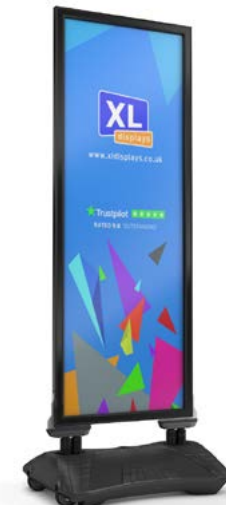

WINDPRO SLIM TALL PAVEMENT SIGN ASSEMBLY INSTRUCTIONS

FEATURES:

- Extra Tall Forecourt & Pavement Sign
- Waterbase Sign With Wheels
- Attracts Attention at Over 1.8 Metres Tall
- Black Powder Coated Aluminium Frame
- Black HDPE Waterbase for Water or Sand
- Suitable For Outdoor and Indoor Use
- Double Sided Poster Display
- Coiled Springs - Sign Swings in the Wind
- Interchangeable Display Sign