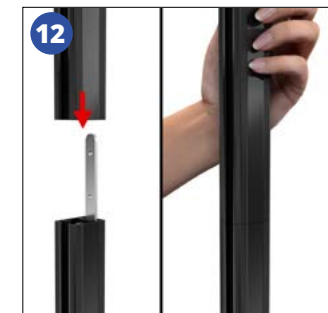

WINDPRO SLIM TALL PAVEMENT SIGN ASSEMBLY INSTRUCTIONS

FEATURES:

- Extra Tall Forecourt & Pavement Sign
- Waterbase Sign With Wheels
- Attracts Attention at Over 1.8 Metres Tall
- Black Powder Coated Aluminium Frame
- Black HDPE Waterbase for Water or Sand
- Suitable For Outdoor and Indoor Use
- Double Sided Poster Display
- Coiled Springs - Sign Swings in the Wind
- Interchangeable Display Sign