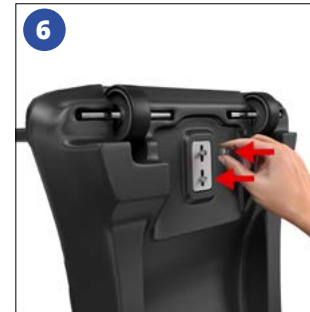

WINDPRO SLIM TALL PAVEMENT SIGN ASSEMBLY INSTRUCTIONS

FEATURES:

- Extra Tall Forecourt & Pavement Sign
- Waterbase Sign With Wheels
- Attracts Attention at Over 1.8 Metres Tall
- Black Powder Coated Aluminium Frame
- Black HDPE Waterbase for Water or Sand
- Suitable For Outdoor and Indoor Use
- Double Sided Poster Display
- Coiled Springs - Sign Swings in the Wind
- Interchangeable Display Sign