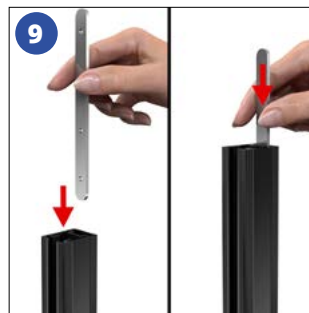

WINDPRO SLIM TALL PAVEMENT SIGN ASSEMBLY INSTRUCTIONS

FEATURES:

- Extra Tall Forecourt & Pavement Sign
- Waterbase Sign With Wheels
- Attracts Attention at Over 1.8 Metres Tall
- Black Powder Coated Aluminium Frame
- Black HDPE Waterbase for Water or Sand
- Suitable For Outdoor and Indoor Use
- Double Sided Poster Display
- Coiled Springs - Sign Swings in the Wind
- Interchangeable Display Sign