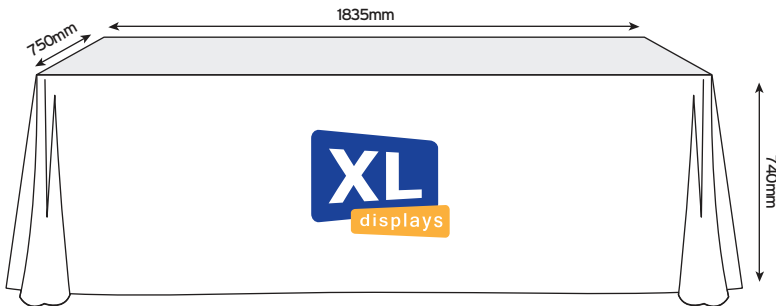

At XL Displays, we offer the following standard sizes for our printed table cloths

Our table cloths are cut to fall on the floor at the front and sides of a table with a 300mm drop at the back of the table.

Standard Table Cloth

(1780mm x 2780mm - to fit a 5ft/1.5m wide table)

Large Table Cloth

(1780mm x 3280mm - to fit a 6ft/1.8m wide table)

Table Runner

(1000mm x 2000mm)