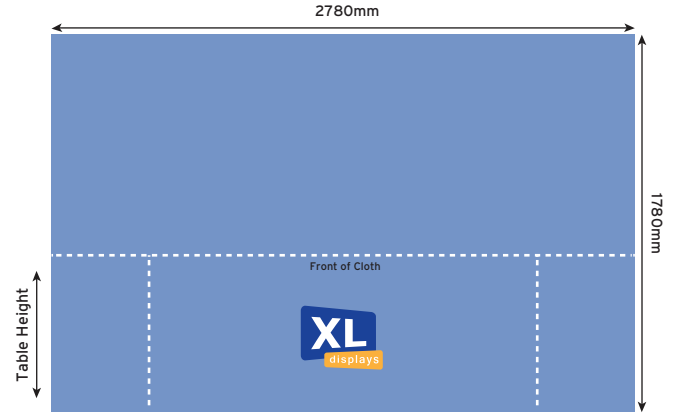

At XL Displays, we offer the following standard sizes for our printed table cloths

Our table cloths are cut to fall on the floor at the front and sides of a table with a 300mm drop at the back of the table.

Standard Table Cloth

(1780mm x 2780mm - to fit a 5ft/1.5m wide table)

Large Table Cloth

(1780mm x 3280mm - to fit a 6ft/1.8m wide table)

Table Runner

(1000mm x 2000mm)