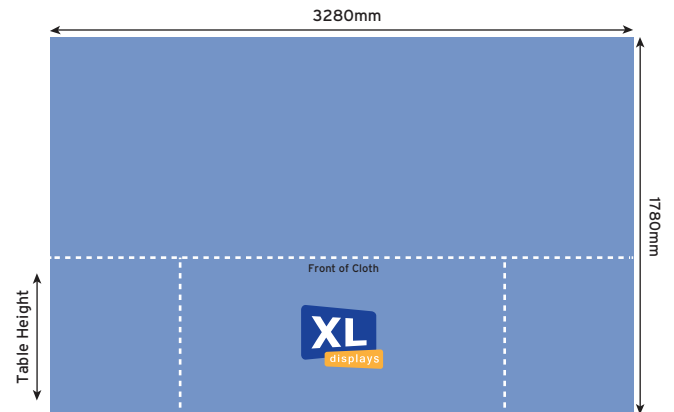

At XL Displays, we offer the following standard sizes for our printed table cloths

Our table cloths are cut to fall on the floor at the front and sides of a table with a 300mm drop at the back of the table.

Standard Table Cloth

(1780mm x 2780mm - to fit a 5ft/1.5m wide table)

Large Table Cloth

(1780mm x 3280mm - to fit a 6ft/1.8m wide table)

Table Runner

(1000mm x 2000mm)