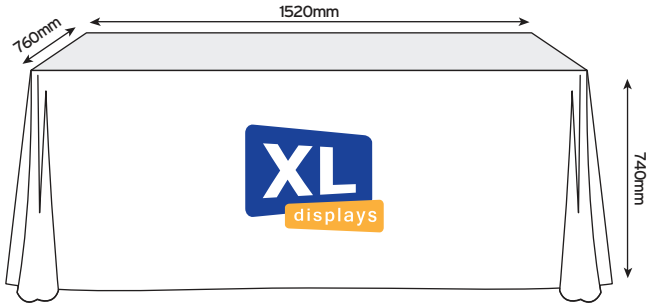

At XL Displays, we offer the following standard sizes for our printed table cloths

Our table cloths are cut to fall on the floor at the front and sides of a table with a 300mm drop at the back of the table.

Standard Table Cloth

(1780mm x 2780mm - to fit a 5ft/1.5m wide table)

Large Table Cloth

(1780mm x 3280mm - to fit a 6ft/1.8m wide table)

Table Runner

(1000mm x 2000mm)