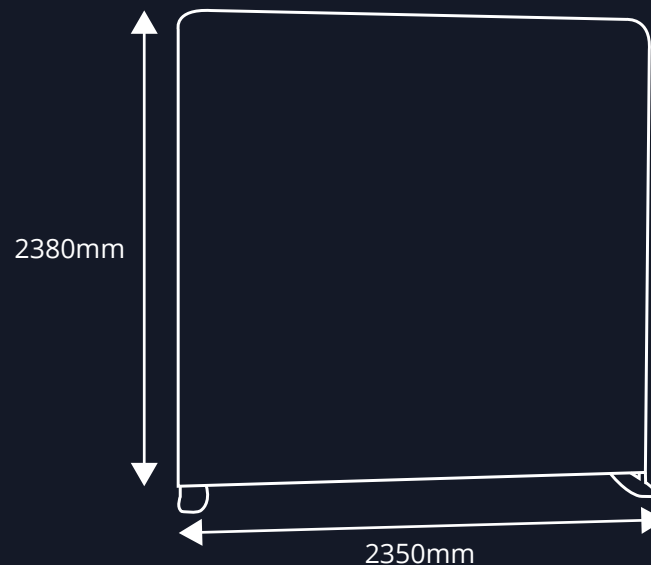

# XL FABRIWALL® STRAIGHT FABRIC DISPLAY BACKDROP 2400MM

Technical Specification

Carry Bag Included

Aluminium Frame / Polyester Graphic

Numbered Push-Fit Tube Frame

## DIMENSIONS:

Height: 2380mm  
Width: 2350mm  
Depth: 480mm  
Weight: 5.1kg  
Graphic Weight: 220gsm  
Fabric Printing: Dye-Sublimation

01733 511030  
sales@xldisplays.co.uk

DIN\_EN\_13501 - Is a European standard that is an equivalent to M1  
DIN4102B1 - B1 - German standard that is recognised everywhere but France