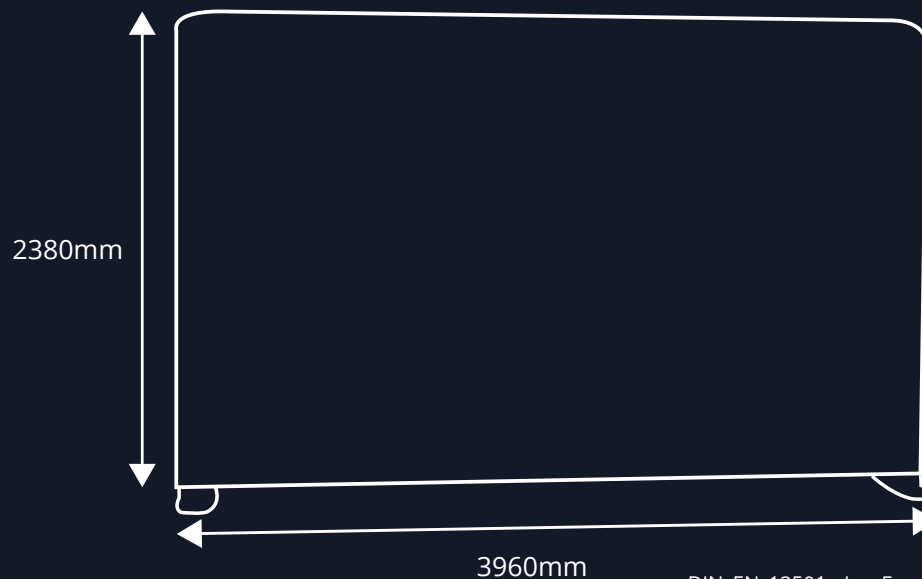

XL FABRIWALL® STRAIGHT FABRIC DISPLAY BACKDROP 4000MM

Technical Specification

FEATURES:

- Double Sided Straight Fabric Display
- Custom Fabric Printing
- Lightweight Banner Tube Frame
- Machine Washable at 30 Degrees
- Includes Padded Carry Bag
- Fire Retardant Fabric
- 5 Year Hardware Warranty

Carry Bag Included

Aluminium Frame / Polyester Graphic

Numbered Push-Fit Tube Frame

DIMENSIONS:

Height: 2380mm
Width: 3960mm
Depth: 480mm
Weight: 12.8kg
Graphic Weight: 220gsm
Fabric Printing: Dye-Sublimation