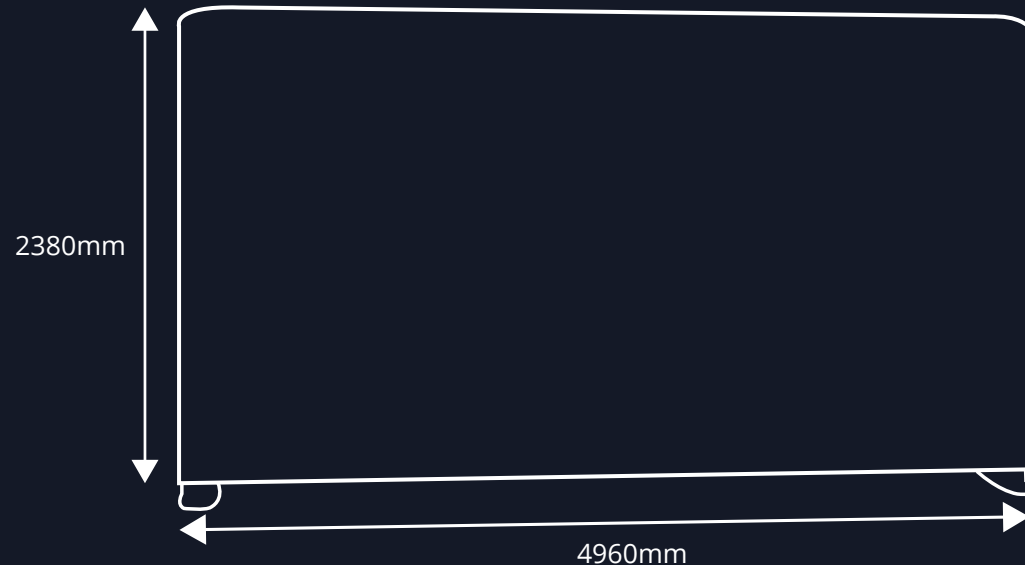

XL FABRIWALL® STRAIGHT FABRIC DISPLAY BACKDROP 5000MM

Technical Specification

FEATURES:

- Double Sided Straight Fabric Display
- Custom Fabric Printing
- Lightweight Banner Tube Frame
- Machine Washable at 30 Degrees
- Includes Padded Carry Bag
- Fire Retardant Fabric
- 5 Year Hardware Warranty

Carry Bag Included

Aluminium Frame / Polyester Graphic

Numbered Push-Fit Tube Frame

DIMENSIONS:

Height: 2380mm
Width: 4960mm
Depth: 480mm
Weight: 14.8kg
Graphic Weight: 220gsm
Fabric Printing: Dye-Sublimation