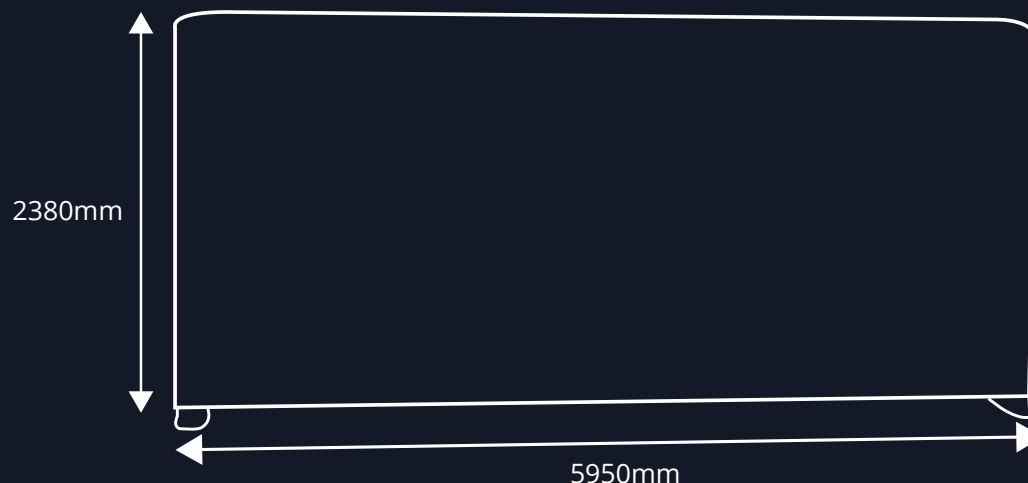

XL FABRIWALL® STRAIGHT FABRIC DISPLAY BACKDROP 6000MM

Technical Specification

FEATURES:

- Double Sided Straight Fabric Display
- Custom Fabric Printing
- Lightweight Banner Tube Frame
- Machine Washable at 30 Degrees
- Includes Padded Carry Bag
- Fire Retardant Fabric
- 5 Year Hardware Warranty

Carry Bag Included

Aluminium Frame / Polyester Graphic

Numbered Push-Fit Tube Frame

DIMENSIONS:

Height: 2380mm
Width: 5950mm
Depth: 480mm
Weight: 16kg
Graphic Weight: 220gsm
Fabric Printing: Dye-Sublimation