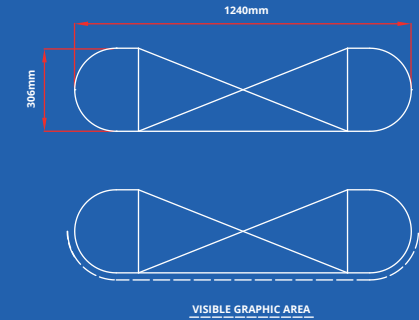

4X1 XL JUMBO STRAIGHT POP UP DISPLAY

Artwork Specification

MEASUREMENTS

3 panels = 1x front panel & 2x 'D-End' panels

- Total Artwork size: 2078mm (w) x 2968mm (h)
- Artwork size 25%: 519.5mm (w) x 742mm (h)
- Front panels = 732mm / 183mm (25%)
- 'D-End' panels = 673mm / 168.25mm (25%)

Template below not to scale, please use measurements provided

GENERAL GUIDELINES

For optimum results, we require all artwork documents to be submitted in **Vector Format** in either **EPS**, Adobe Illustrator (Ai) or High Quality PDF.

Please ensure that all **text has been outlined**, any images or placed items are **linked / embedded** within the document and that all **layers have been flattened**.

No bleed or crop marks | Set up your artwork in **CMYK** at **300dpi**

CMYK Printing of Solid Black - To achieve a solid black in your artwork, please create solid black with the following colour reference: **C:100 / M:100 / Y:100 / K:100**

The artwork should be sized at **25%** of the total artwork size.

For text, images or logos on the 'D-End' panels, please position items in accordance with the diagram.

FOOTPRINT

01733 511030
sales@xldisplays.co.uk