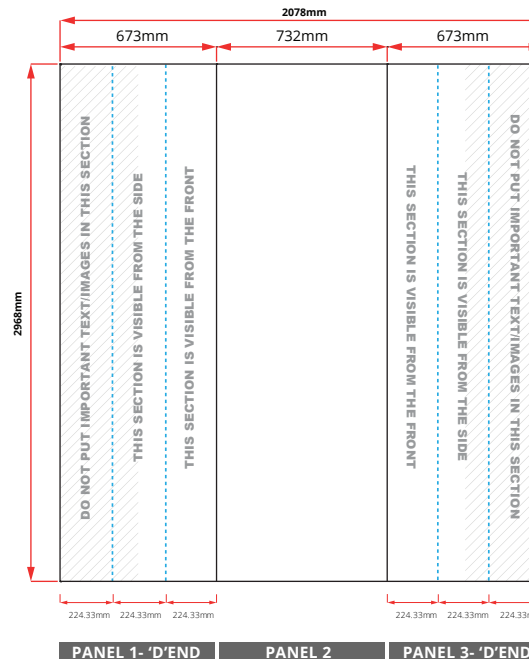

Template not to scale, please use measurements provided