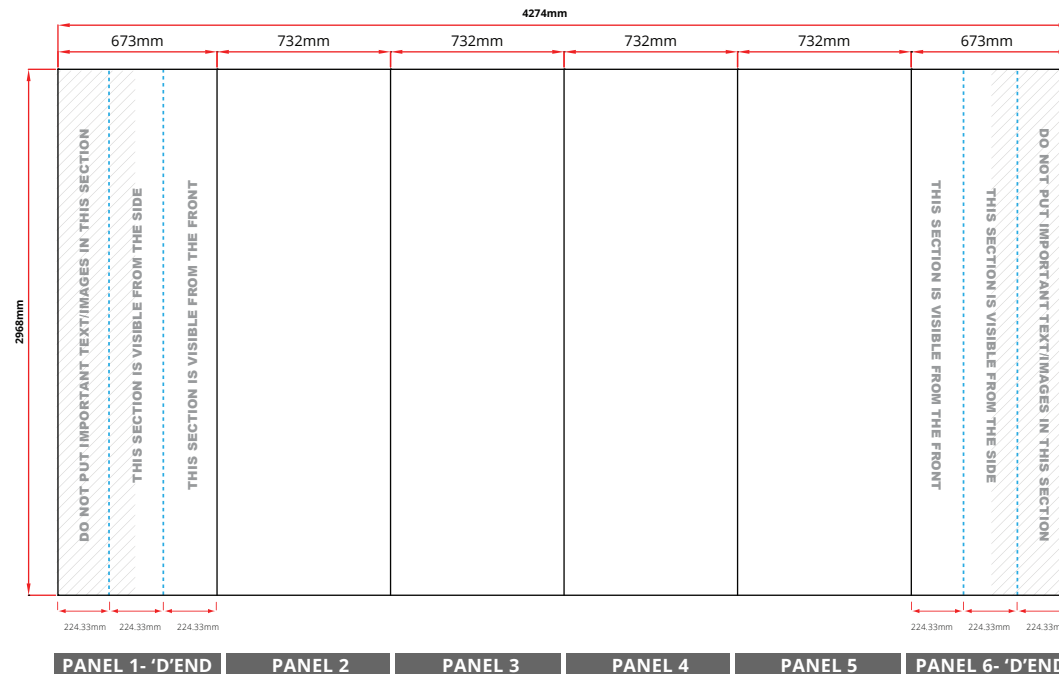

4X4 XL JUMBO STRAIGHT POP UP DISPLAY

Artwork Specification

MEASUREMENTS

6 panels = 4x front panels & 2x 'D-End' panels

- Total Artwork size: 4274mm (w) x 2968mm (h)
- Artwork size 25%: 1068.5mm (w) x 742mm (h)
- Front panels = 732mm / 183mm (25%)
- 'D-End' panels = 673mm / 168.25mm (25%)

Please ensure that all **text has been outlined**, any images or placed items are **linked / embedded** within the document and that all **layers have been flattened**.

No bleed or crop marks | Set up your artwork in **CMYK** at **300dpi**

CMYK Printing of Solid Black - To achieve a solid black in your artwork, please create solid black with the following colour reference: **C:100 / M:100 / Y:100 / K:100**

The artwork should be sized at **25%** of the total artwork size.

For text, images or logos on the 'D-End' panels, please position items in accordance with the diagram.

FOOTPRINT

01733 511030
sales@xldisplays.co.uk

Template not to scale, please use measurements provided