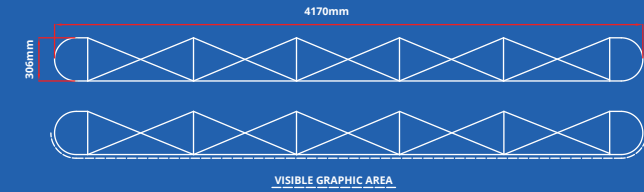

4X5 XL JUMBO STRAIGHT POP UP DISPLAY

Artwork Specification

MEASUREMENTS

7 panels = 5x front panels & 2x 'D-End' panels

- Total Artwork size: 5006mm (w) x 2968mm (h)
- Artwork size 25%: 1251.5mm (w) x 742mm (h)
- Front panels = 732mm / 183mm (25%)
- 'D-End' panels = 673mm / 168.25mm (25%)

Template below not to scale, please use measurements provided

GENERAL GUIDELINES

For optimum results, we require all artwork documents to be submitted in **Vector Format** in either **EPS**, Adobe Illustrator (Ai) or High Quality PDF.

Please ensure that all **text has been outlined**, any images or placed items are **linked / embedded** within the document and that all **layers have been flattened**.

No bleed or crop marks | Set up your artwork in **CMYK** at **300dpi**

CMYK Printing of Solid Black - To achieve a solid black in your artwork, please create solid black with the following colour reference: **C:100 / M:100 / Y:100 / K:100**

The artwork should be sized at **25%** of the total artwork size.

For text, images or logos on the 'D-End' panels, please position items in accordance with the diagram.

FOOTPRINT

01733 511030
sales@xldisplays.co.uk