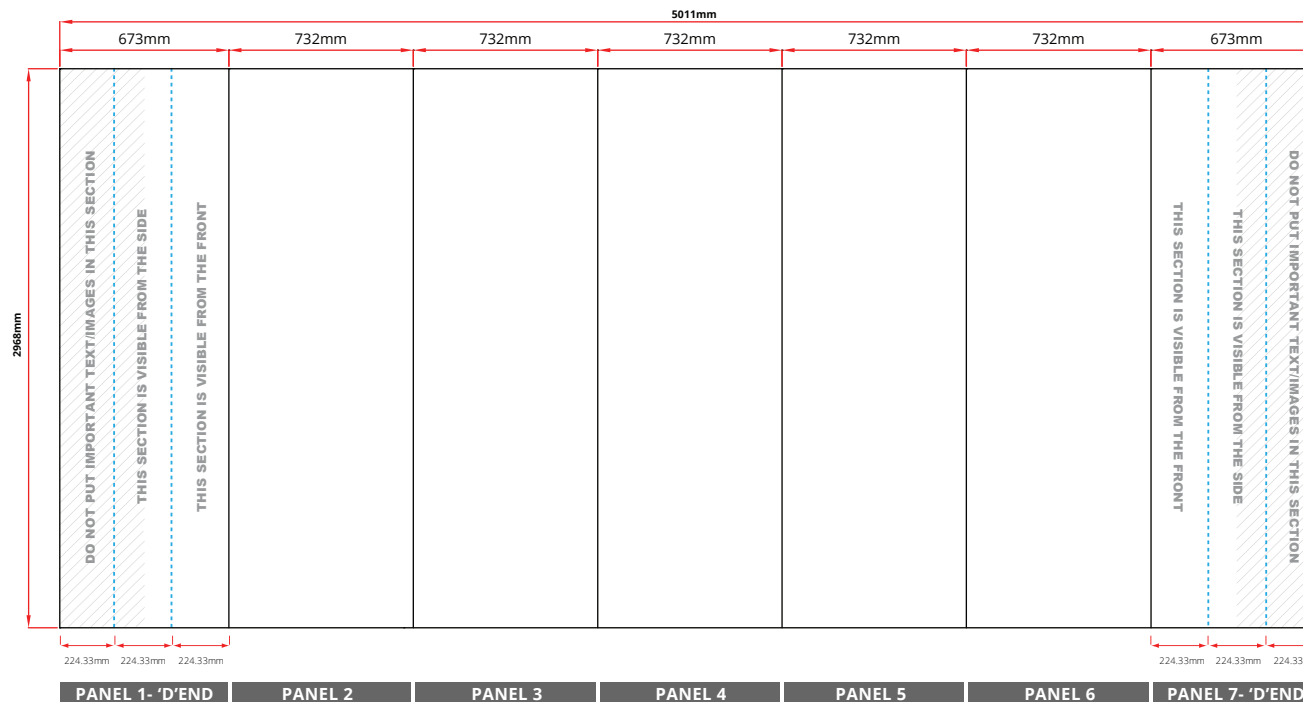

4X5 XL JUMBO STRAIGHT POP UP DISPLAY

Artwork Specification

MEASUREMENTS

7 panels = 5x front panels & 2x 'D-End' panels

- Total Artwork size: 5006mm (w) x 2968mm (h)
- Artwork size 25%: 1251.5mm (w) x 742mm (h)
- Front panels = 732mm / 183mm (25%)
- 'D-End' panels = 673mm / 168.25mm (25%)

Please ensure that all **text has been outlined**, any images or placed items are **linked / embedded** within the document and that all **layers have been flattened**.

No bleed or crop marks | Set up your artwork in **CMYK** at **300dpi**

CMYK Printing of Solid Black - To achieve a solid black in your artwork, please create solid black with the following colour reference: **C:100 / M:100 / Y:100 / K:100**

The artwork should be sized at **25%** of the total artwork size.

For text, images or logos on the 'D-End' panels, please position items in accordance with the diagram.

FOOTPRINT

01733 511030
sales@xldisplays.co.uk

Template not to scale, please use measurements provided