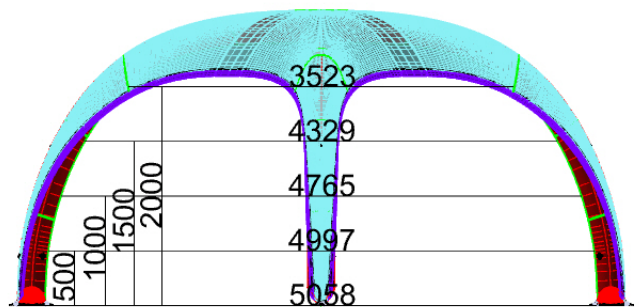

1. XGLOO 4X4 DIMENSIONS TOP

2. XGLOO 4X4 DIMENSIONS SIDE

01733 511030
sales@xldisplays.co.uk
www.xldisplays.co.uk