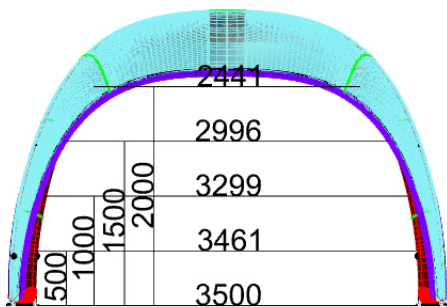

1. XGLOO 4X4 DIMENSIONS TOP

2. XGLOO 4X4 DIMENSIONS SIDE

01733 511030
sales@xldisplays.co.uk
www.xldisplays.co.uk