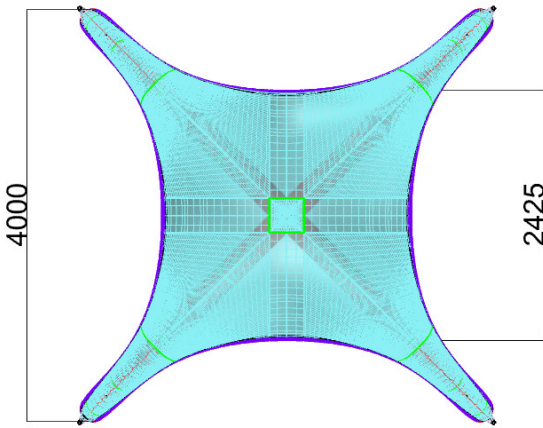

1. XGLOO 4X4 DIMENSIONS TOP

2. XGLOO 4X4 DIMENSIONS SIDE

01733 511030
sales@xldisplays.co.uk
www.xldisplays.co.uk