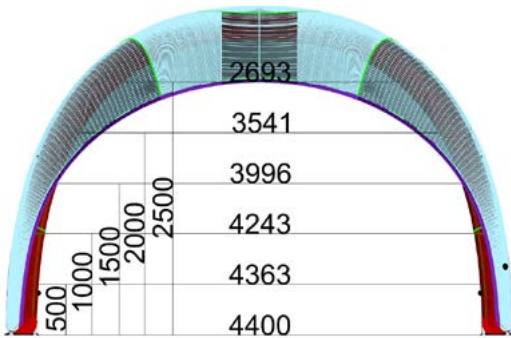

# 1. XGLOO 5X5 DIMENSIONS TOP

# 2. XGLOO 5X5 DIMENSIONS SIDE

01733 511030  
[sales@xldisplays.co.uk](mailto:sales@xldisplays.co.uk)  
[www.xldisplays.co.uk](http://www.xldisplays.co.uk)