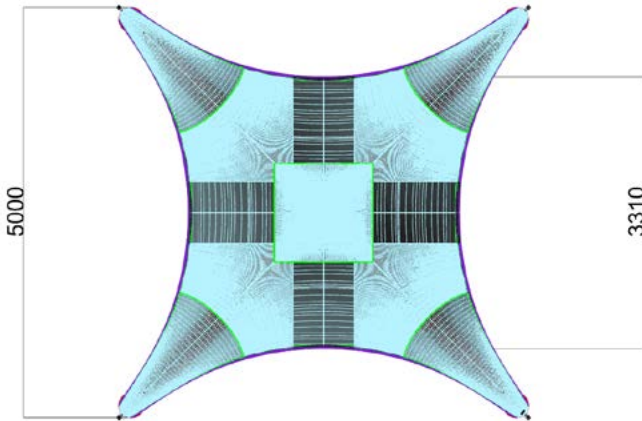

# 1. XGLOO 5X5 DIMENSIONS TOP

# 2. XGLOO 5X5 DIMENSIONS SIDE

01733 511030  
[sales@xldisplays.co.uk](mailto:sales@xldisplays.co.uk)  
[www.xldisplays.co.uk](http://www.xldisplays.co.uk)