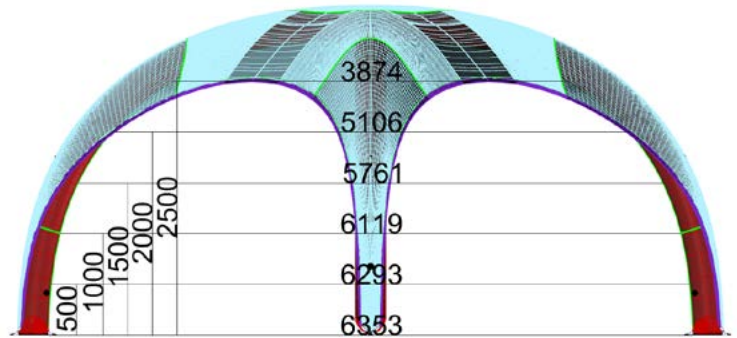

# 1. XGLOO 5X5 DIMENSIONS TOP

# 2. XGLOO 5X5 DIMENSIONS SIDE

01733 511030  
[sales@xldisplays.co.uk](mailto:sales@xldisplays.co.uk)  
[www.xldisplays.co.uk](http://www.xldisplays.co.uk)