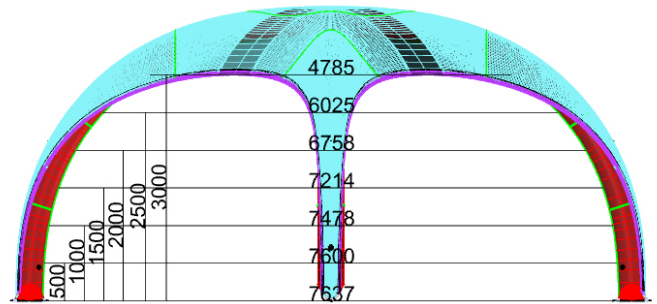

1. XGLOO 6X6 DIMENSIONS TOP

2. XGLOO 6X6 DIMENSIONS SIDE

01733 511030
sales@xldisplays.co.uk
www.xldisplays.co.uk