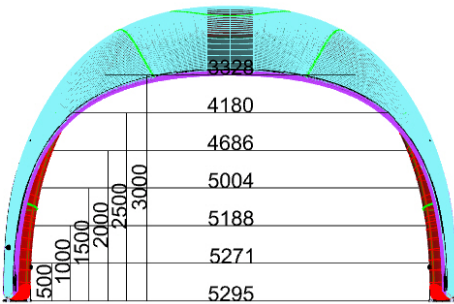

1. XGLOO 6X6 DIMENSIONS TOP

2. XGLOO 6X6 DIMENSIONS SIDE

01733 511030
sales@xldisplays.co.uk
www.xldisplays.co.uk