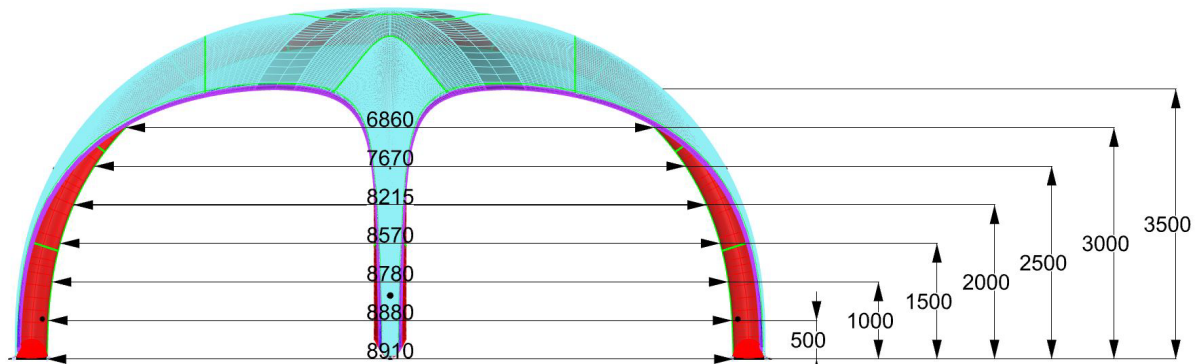

1. XGLOO 7X7 DIMENSIONS TOP

2. XGLOO 7X7 DIMENSIONS SIDE

01733 511030
sales@xldisplays.co.uk
www.xldisplays.co.uk