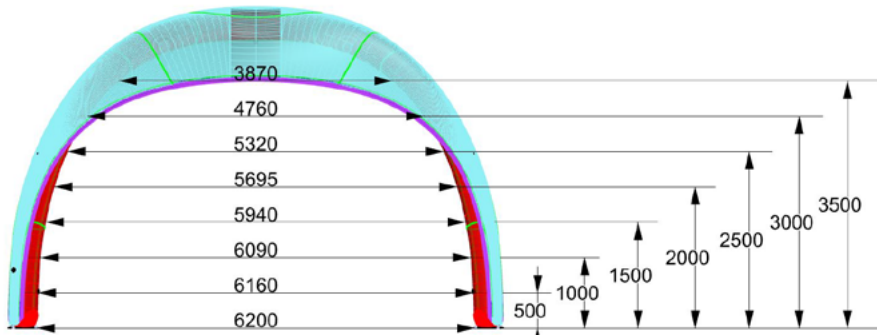

1. XGLOO 7X7 DIMENSIONS TOP

2. XGLOO 7X7 DIMENSIONS SIDE

01733 511030
sales@xldisplays.co.uk
www.xldisplays.co.uk