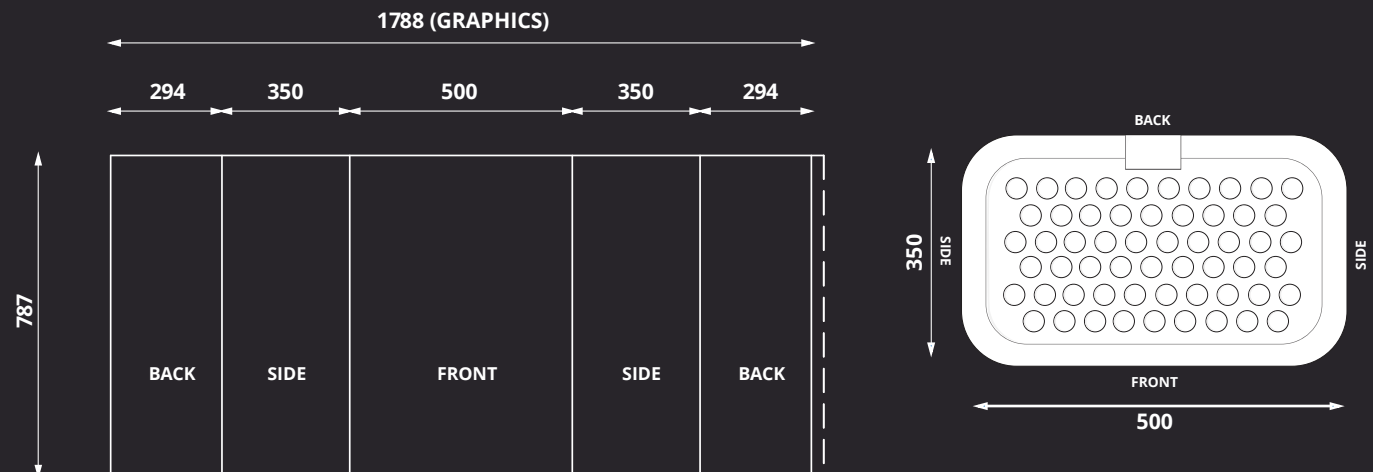

## FEATURES:

- Holds One Complete Pop Up Stand
- Wheeled Transportation Case
- Includes Internal Space Divider
- Made From Tough Moulded Polyethene
- Supplied in Black Finish

Hold One Complete  
Pop Up Stand

## DIMENSIONS:

01733 511030  
sales@xldisplays.co.uk